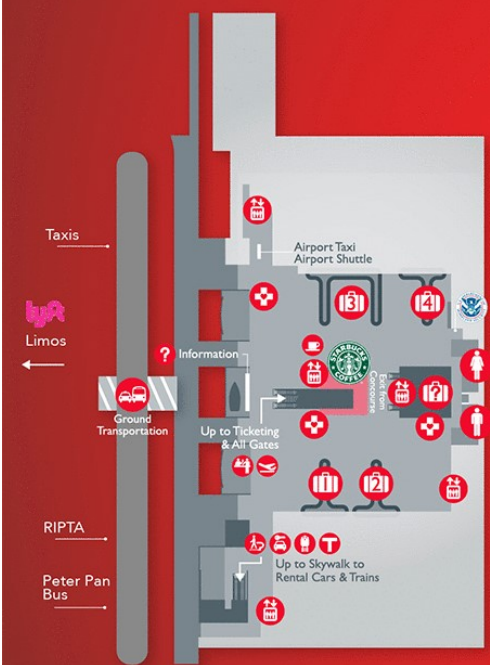

AIRPORT TERMINAL MAP

GATE LEGEND	allegiant	azores airlines
	Gates: 2,7,8,14,22	Gates: 7,8,22
American Airlines	norwegian	jetBlue
Gates: 3,4,5,6	Gates: 2,7,8,14,22	Gates: 12
DELTA	Southwest	ONEJET
Gates: 16, 18	Gates: 15,17,19,21	Gates: 1,1A
FRONTIER AIRLINES	UNITED	AIR CANADA
Gates: 2,7,8,14,22	Gates: 9,10,11	Gates: 2,7,8,14,22

Device Charging Stations Available throughout Terminal

Level 1
Arrivals
Baggage Claim
Ground Transportation

Level 2
Departures
Ticketing
All Gates