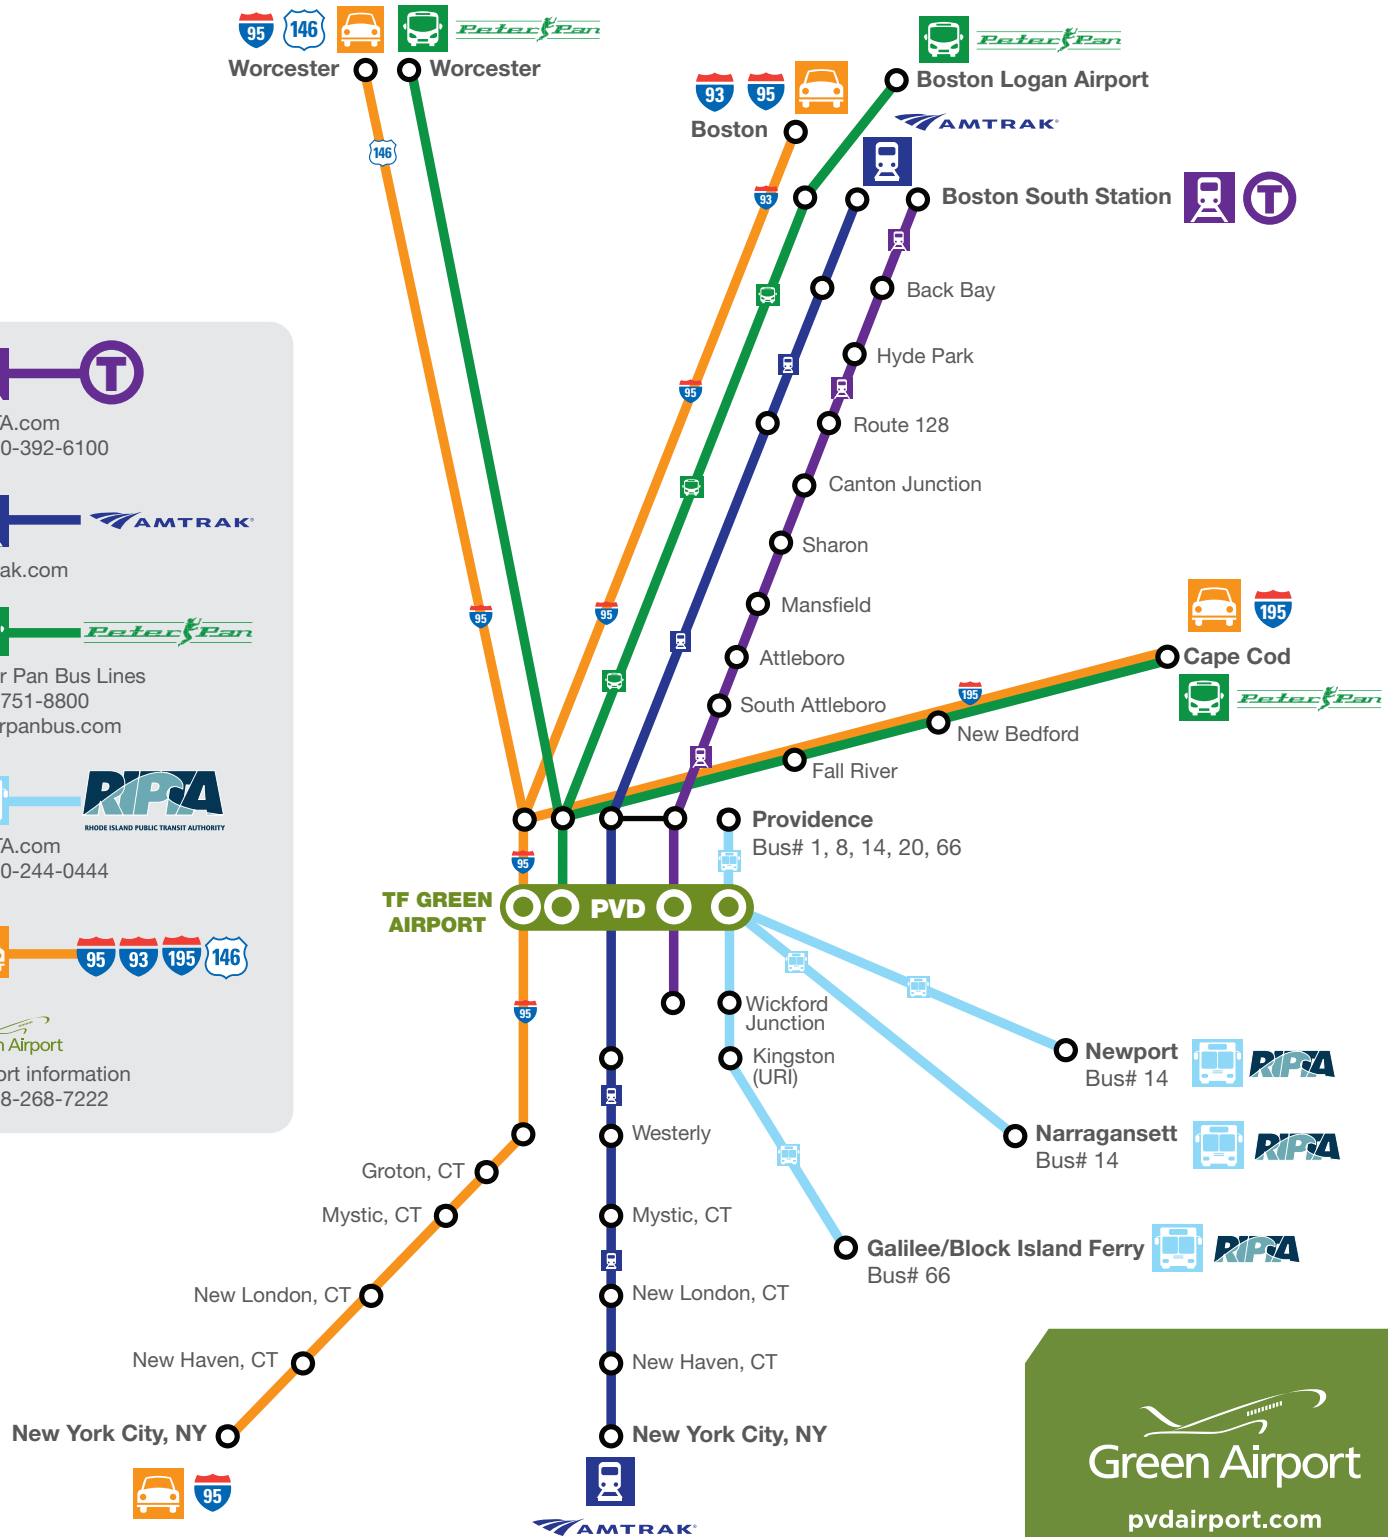

# Transportation

Local & Regional Transit Options from T.F. Green Airport

  
 MBTA.com  
 1-800-392-6100

  
 amtrak.com

  
 Peter Pan Bus Lines  
 401-751-8800  
 peterpanbus.com

  
 RIPTA.com  
 1-800-244-0444

   
 Green Airport  
 Airport information  
 1-888-268-7222

  
**Green Airport**  
 pvdaairport.com